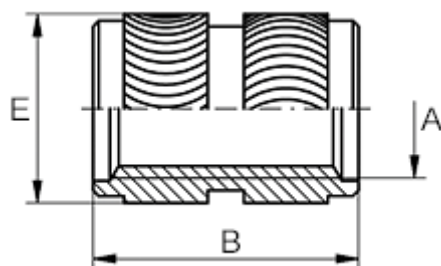

Data Sheet

Article number: 12863000040800
Description: KLEE coil 863 000 040.800
M4 Brass

Measures

Female thread A	= M4
Length B	= 8.2
Min distance to edge	= 2.5
Outer diameter E	= 6.0
Recommended bore diameter W +0.1	= 5.6